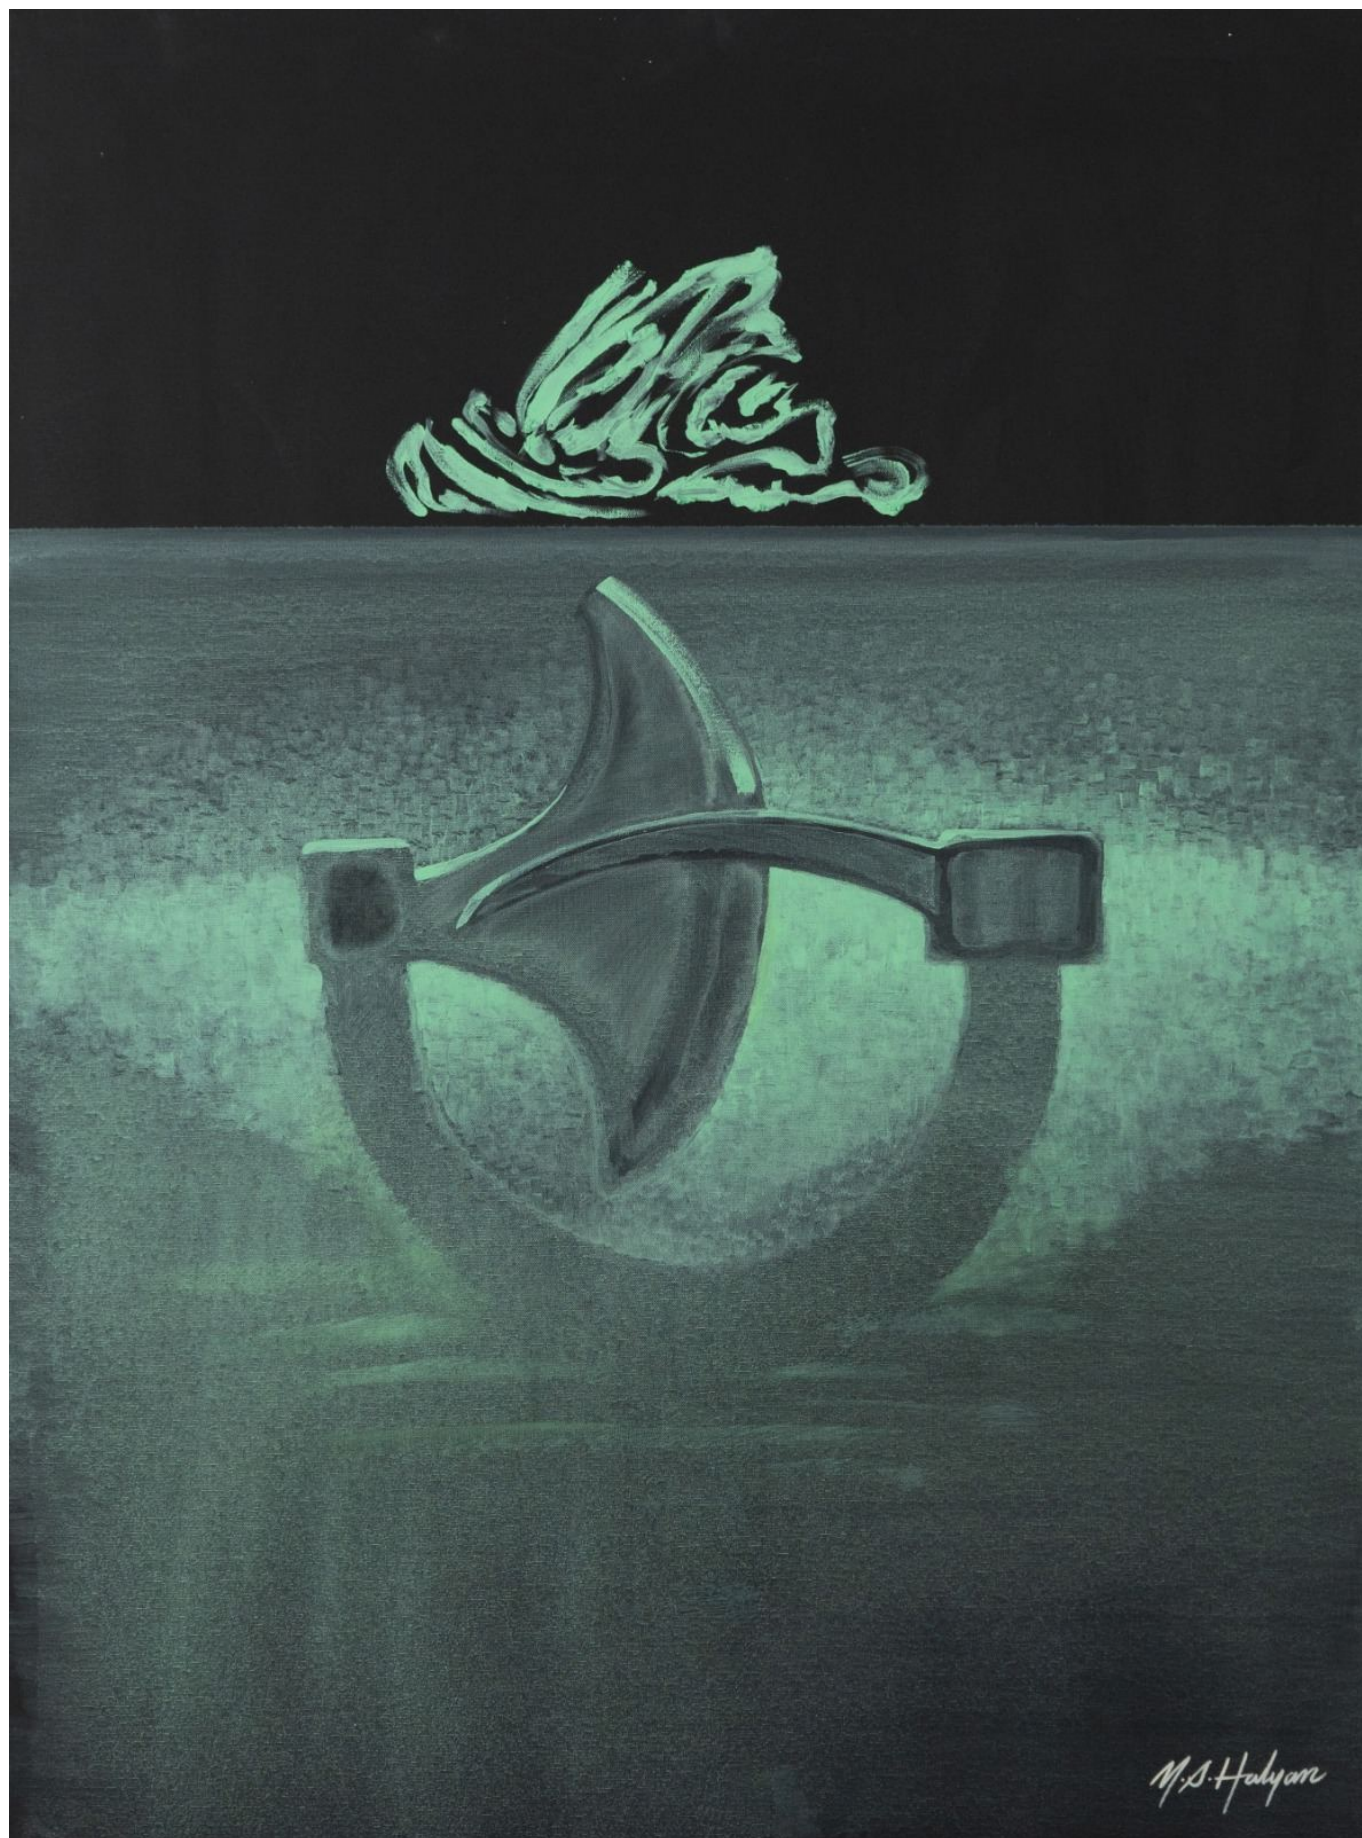

الخاسران
The Doublet
Losers

Acrylic on Canvas

120 x 90 cm

AED 31,500